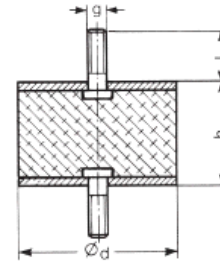

Vibrationsdæmper Type A

Varenummer	Diameter	Højde	gevind
VIB-A00808-M04	8	8	M4
VIB-A01010-M04	10	10	M4
VIB-A01510-M04	15	10	M4
VIB-A01515-M04	15	15	M4
VIB-A01520-M04	15	20	M4
VIB-A01530-M04	15	30	M4
VIB-A02010-M06	20	10	M6
VIB-A02015-M06	20	15	M6
VIB-A02020-M06	20	20	M6
VIB-A02025-M06	20	25	M6
VIB-A02510-M06	25	10	M6
VIB-A02515-M06	25	15	M6
VIB-A02520-M06	25	20	M6
VIB-A02525-M06	25	25	M6
VIB-A02530-M06	25	30	M6
VIB-A03015-M08	30	15	M8
VIB-A03020-M08	30	20	M8
VIB-A03020-M08-SH40	30	20	M8
VIB-A03025-M08	30	25	M8
VIB-A03030-M08	30	30	M8
VIB-A4015-M08	40	15	M8
VIB-A4020-M08	40	20	M8
VIB-A4030-M08	40	30	M8
VIB-A4035-M08	40	35	M8
VIB-A4040-M08	40	40	M8
VIB-A4050-M08	40	50	M8
VIB-A5020-M10	50	20	M10
VIB-A5025-M10	50	25	M10
VIB-A5030-M10	50	30	M10
VIB-A5040-M10	50	40	M10
VIB-A5045-M10	50	45	M10
VIB-A5050-M10	50	50	M10
VIB-A6020-M12	60	20	M12
VIB-A6030-M12	60	30	M12
VIB-A6040-M12	60	40	M12
VIB-A6050-M10	60	50	M10
VIB-A6060-M12	60	60	M12
VIB-A7040-M12	70	40	M12
VIB-A7045-M12	70	45	M12
VIB-A7050-M12	70	50	M12
VIB-A7525-M12	75	25	M12
VIB-A7530-M12	75	30	M12
VIB-A7540-M12	75	40	M12
VIB-A7545-M12	75	45	M12
VIB-A7550-M12	75	50	M12
VIB-A7555-M12	75	55	M12
VIB-A7560-M12	75	60	M12
VIB-A10040-M16	100	40	M16
VIB-A10050-M16	100	50	M16
VIB-A10055-M16	100	55	M16

40 SHORE